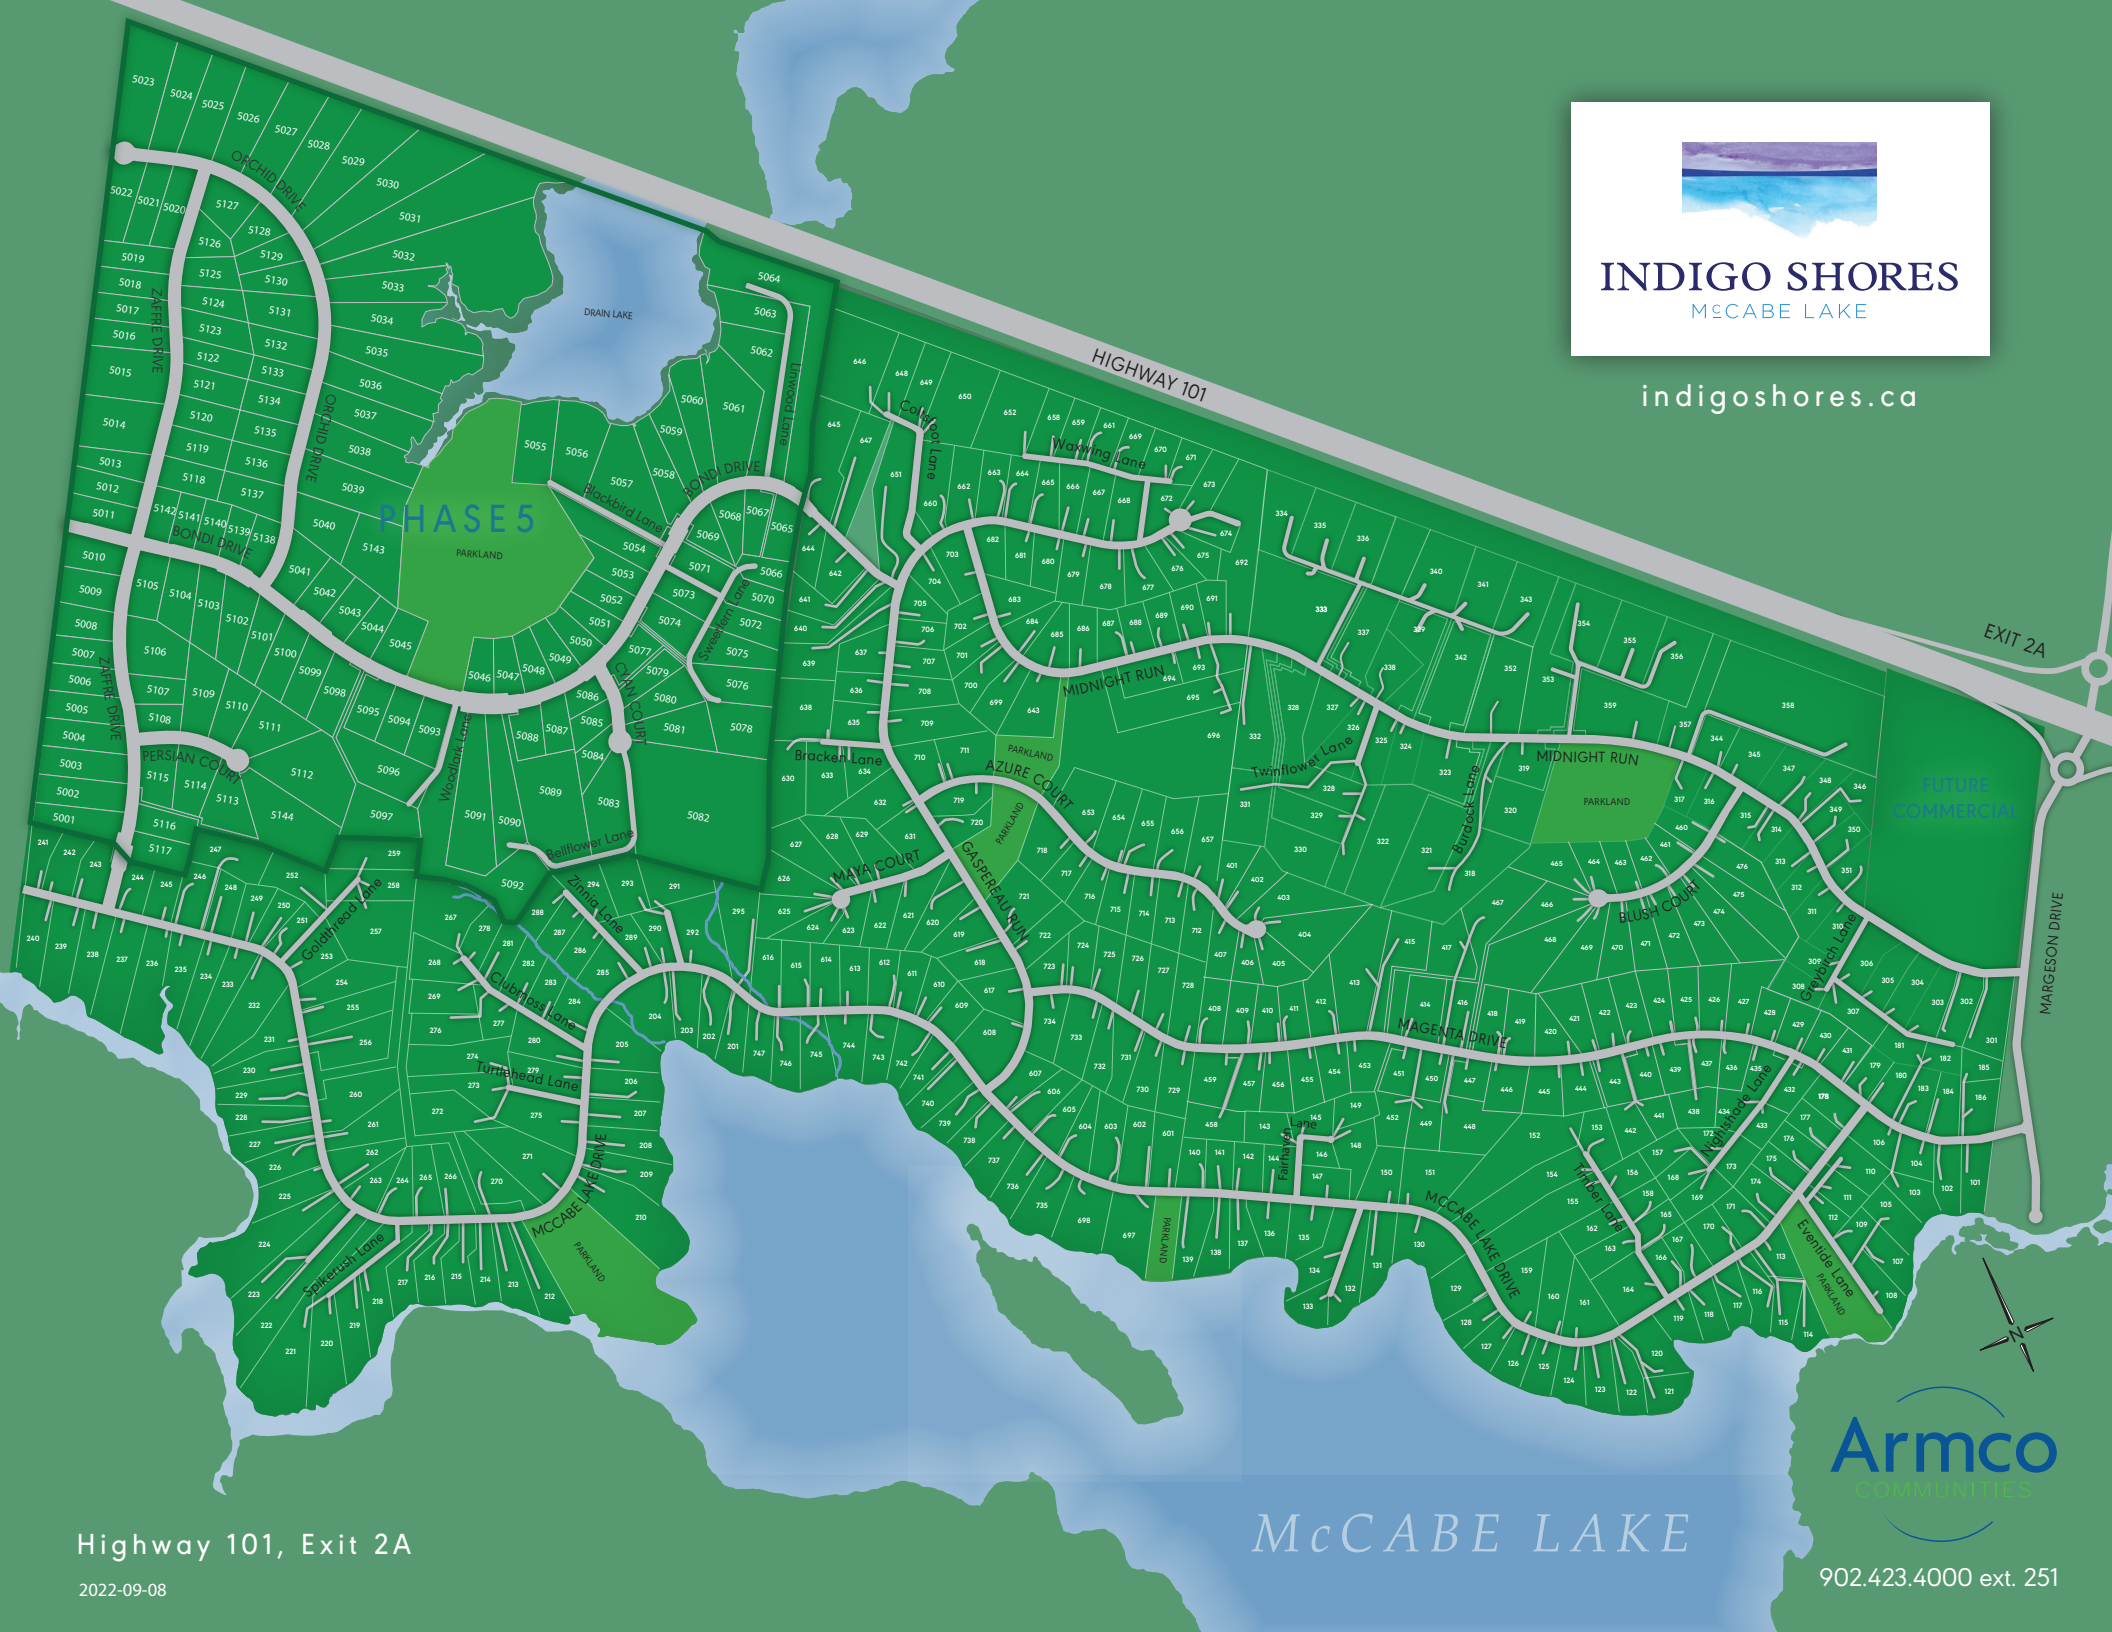

INDIGO SHORES McCABE LAKE

indigoshores.ca

Highway 101, Exit 2A

2022-09-08

McCABE LAKE

902.423.4000 ext. 251