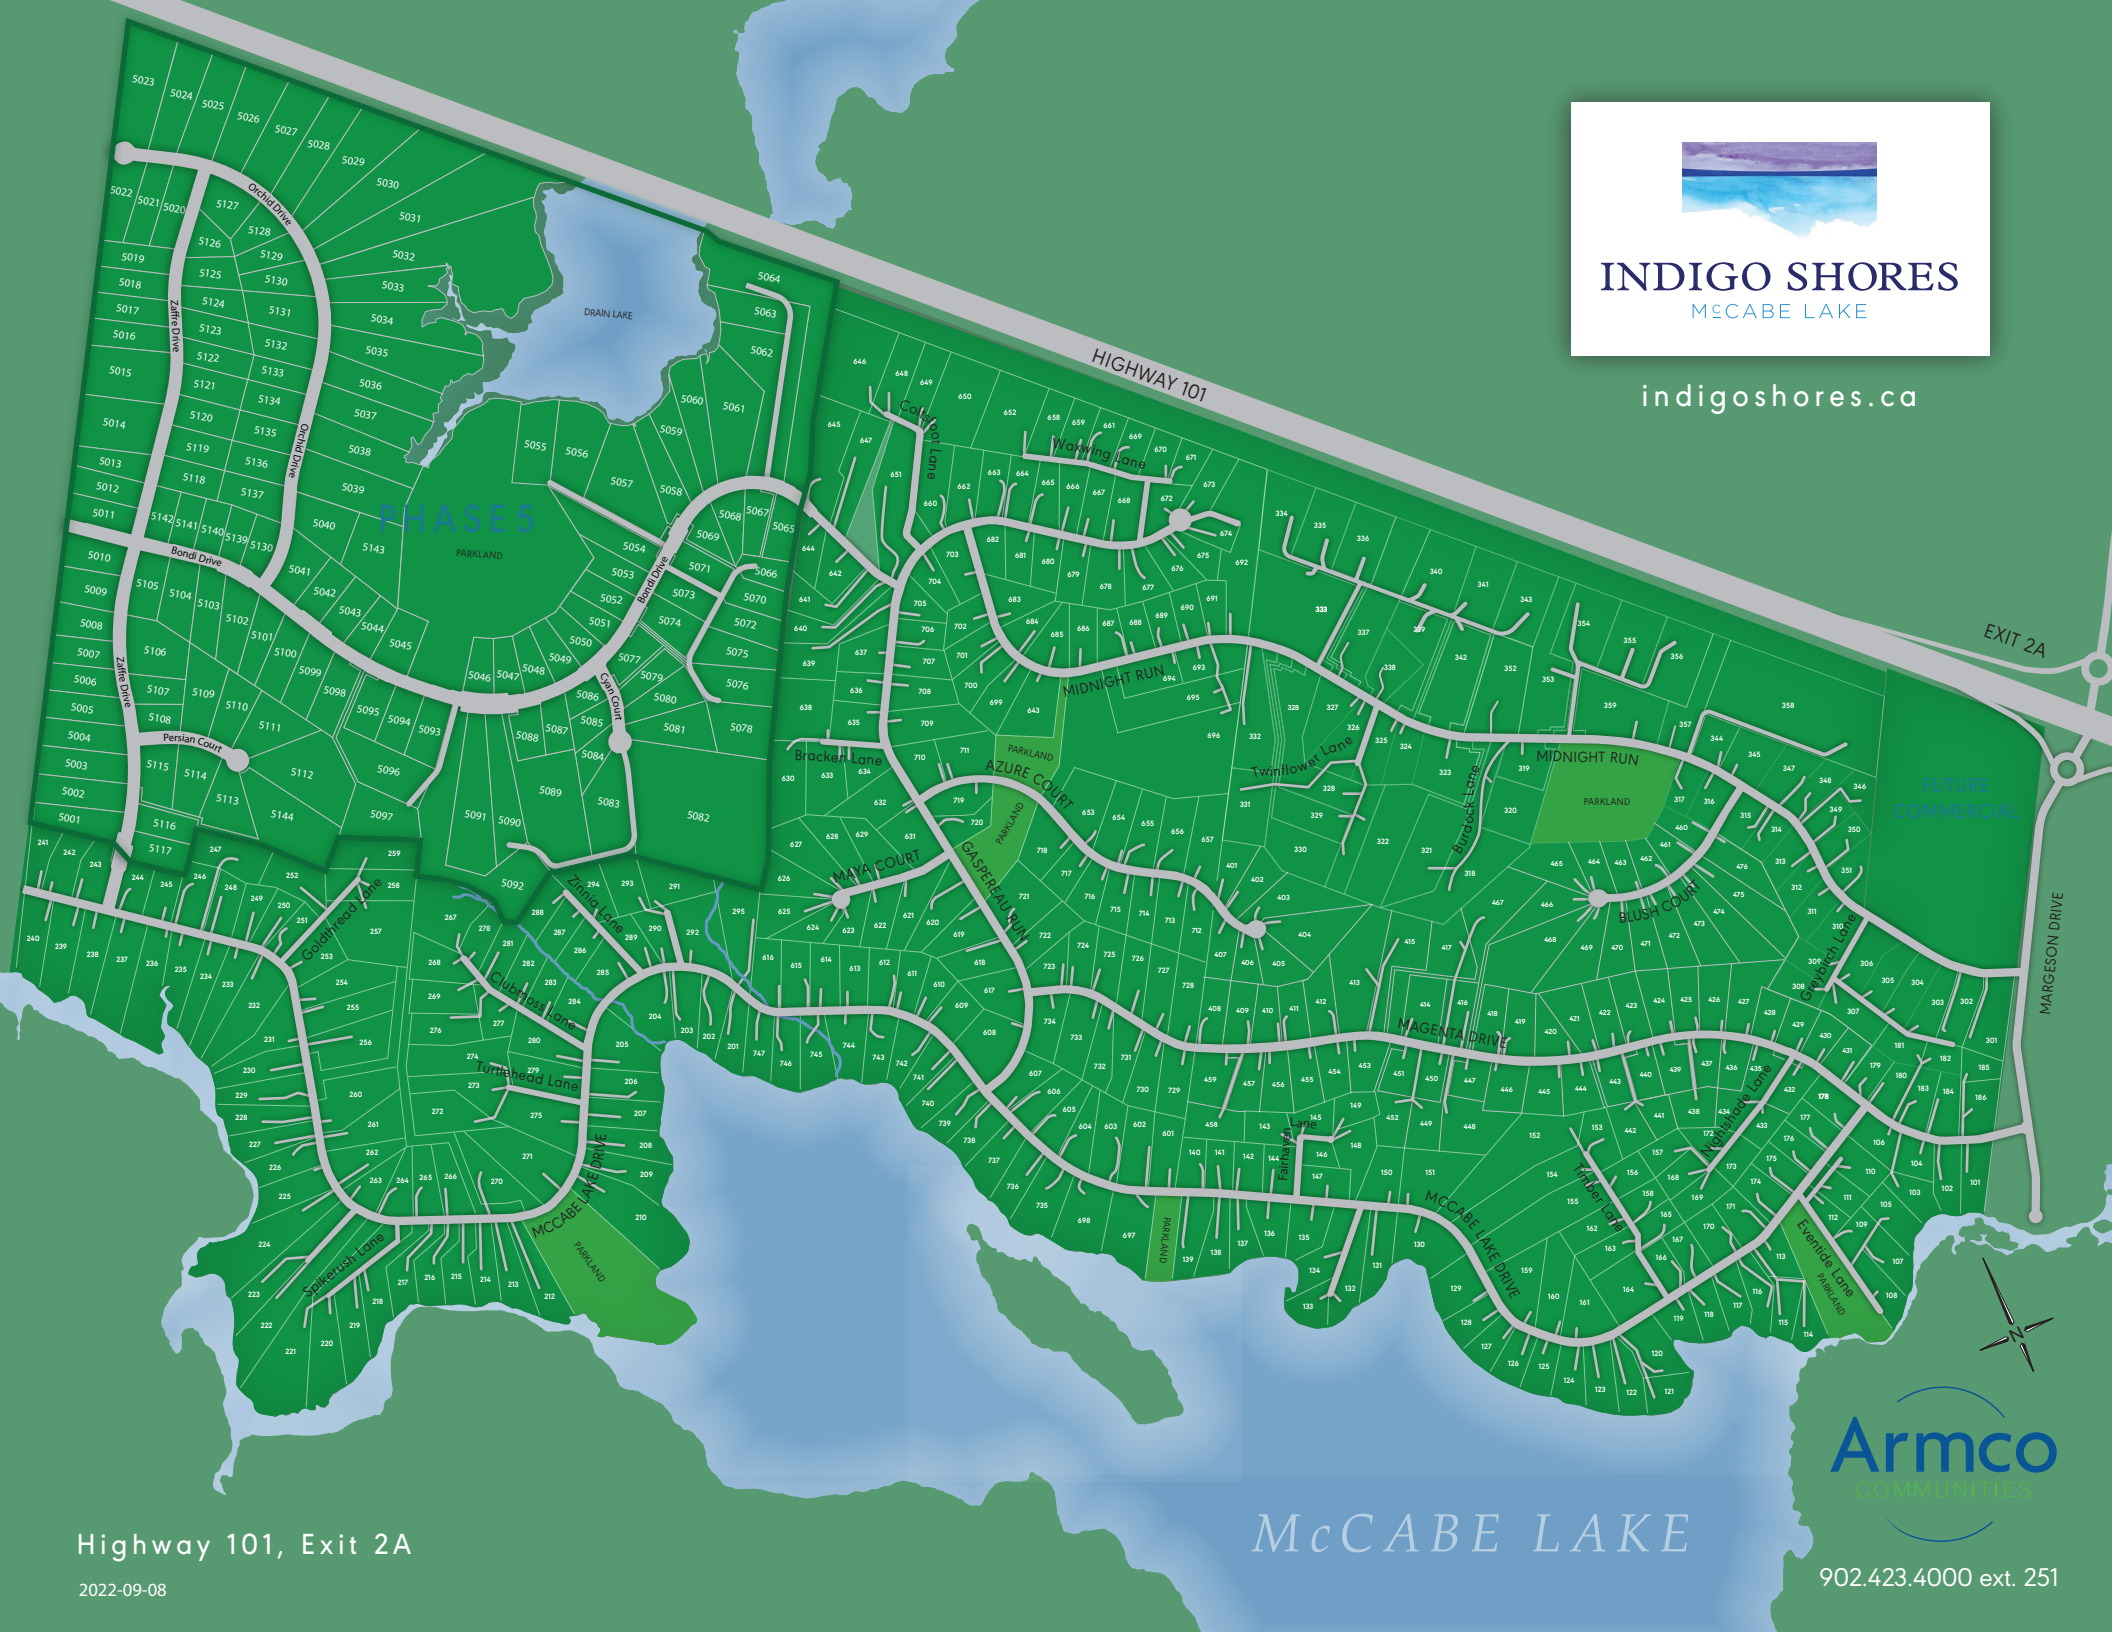

INDIGO SHORES McCABE LAKE

indigoshores.ca

Highway 101, Exit 2A

2022-09-08

McCABE LAKE

902.423.4000 ext. 251