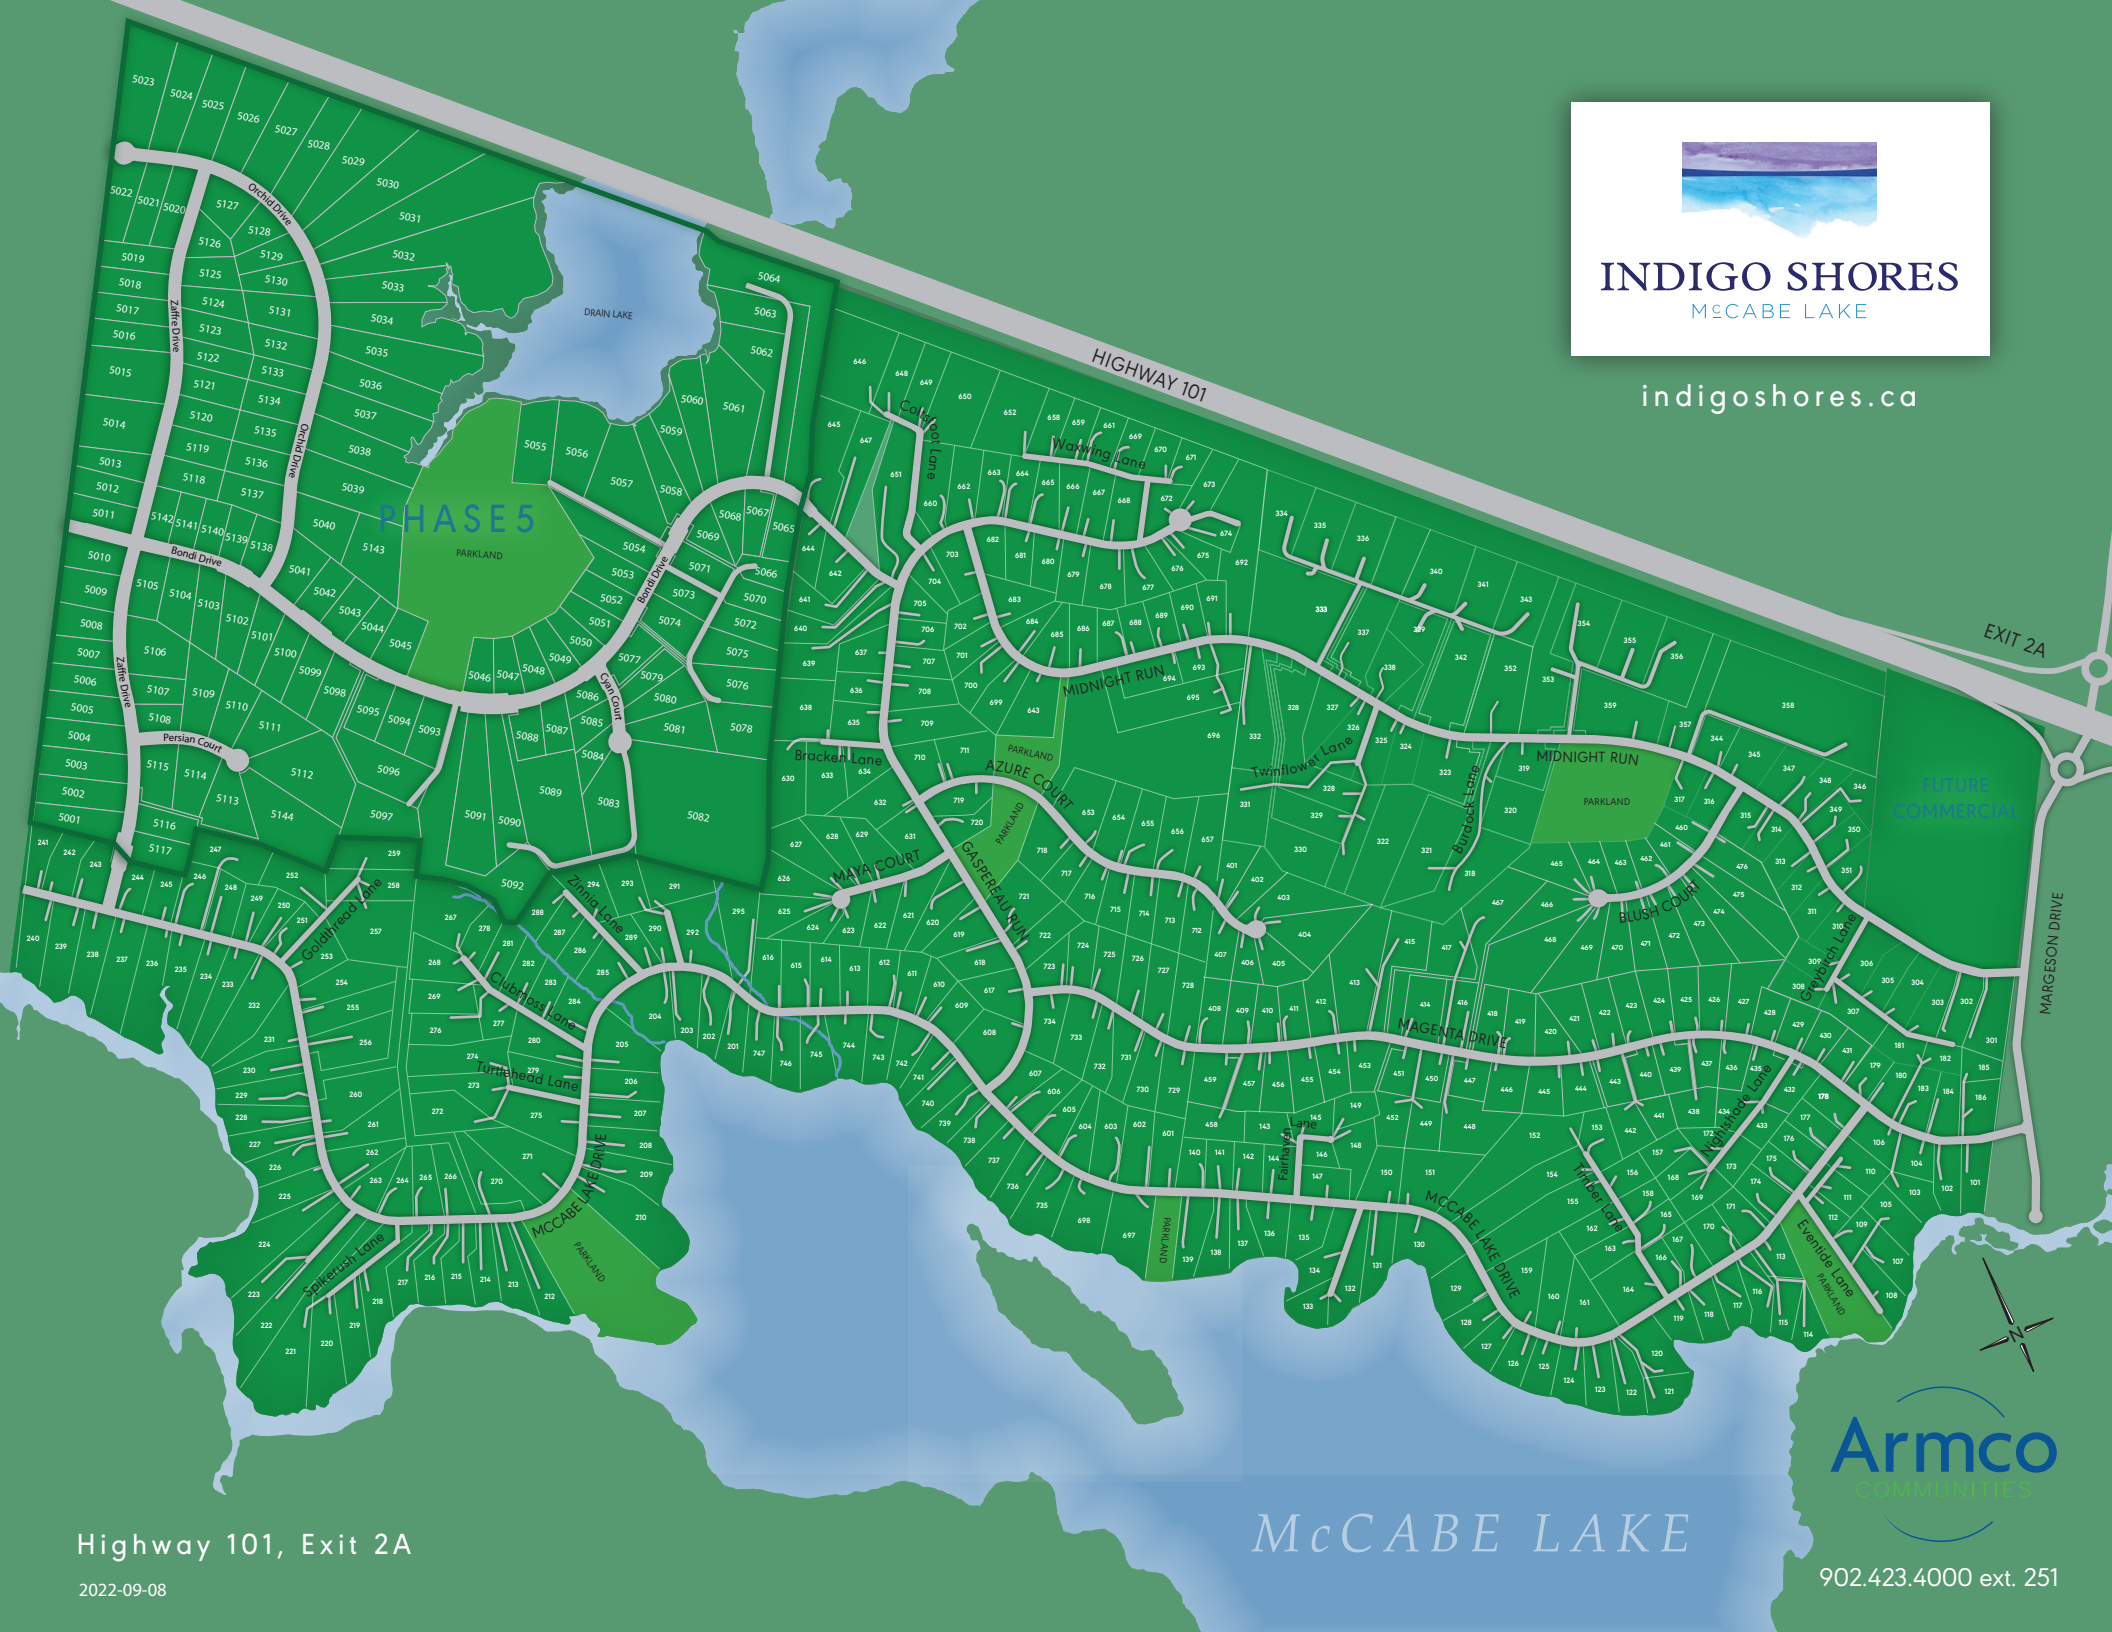

INDIGO SHORES McCABE LAKE

indigoshores.ca

Highway 101, Exit 2A

2022-09-08

McCABE LAKE

902.423.4000 ext. 251